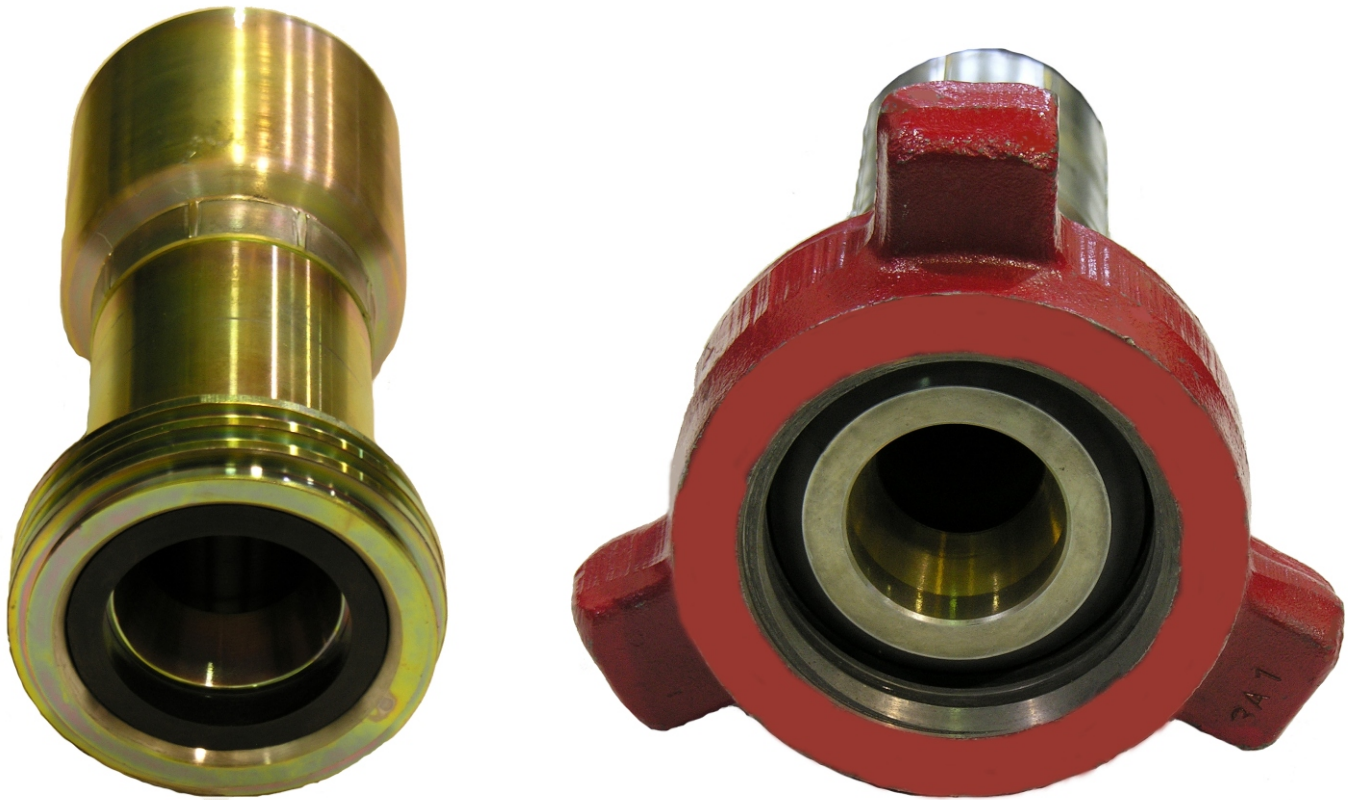

2" Kelly Well Servicing Union

FIG607 5000 PSI

**EXPERIENCE
THE RELIANCE ADVANTAGE**

Integral Fittings

Features

- **Seamless Tubular Design With No Weldment**
- **Re-buildable**
- **One MTR To Control The Piece**
- **Available In Various Configurations**