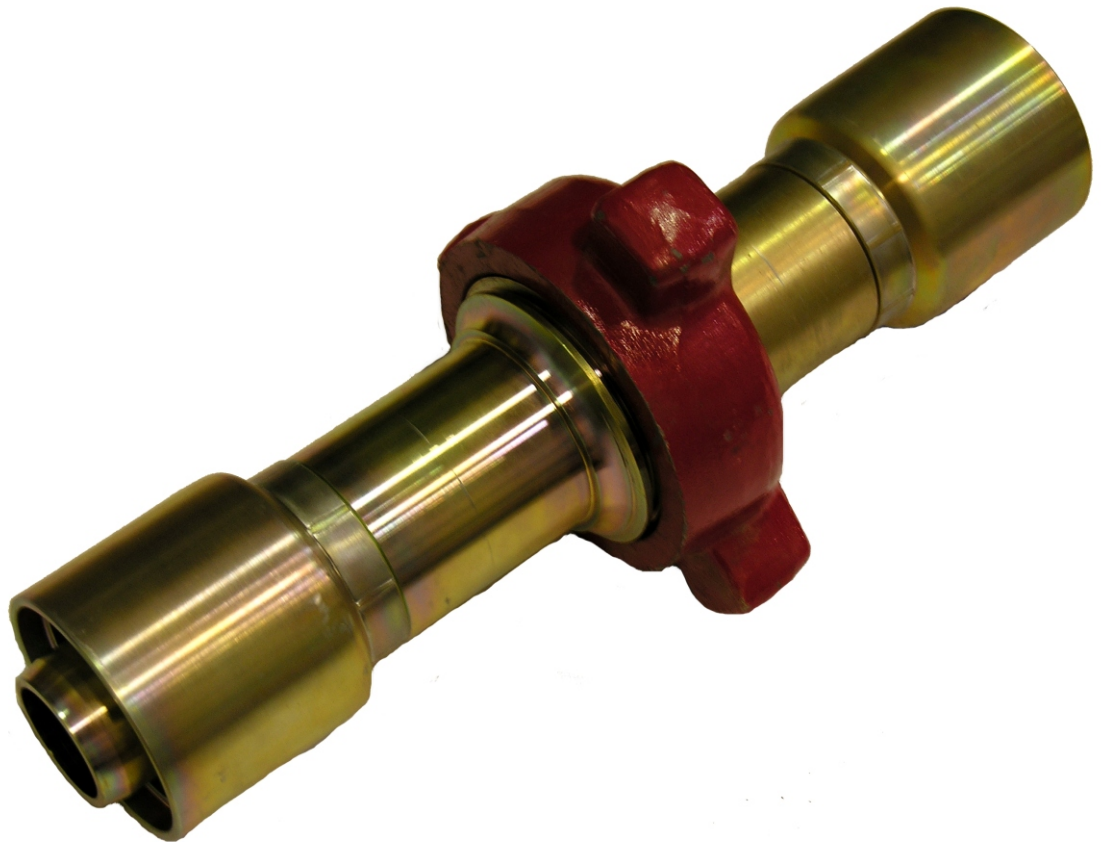

2" Kelly Well Servicing Union

FIG607 5000 PSI

**EXPERIENCE
THE RELIANCE ADVANTAGE**

Integral Fittings

Features

- **Seamless Tubular Design With No Weldment**
- **Re-buildable**
- **One MTR To Control The Piece**
- **Available In Various Configurations**